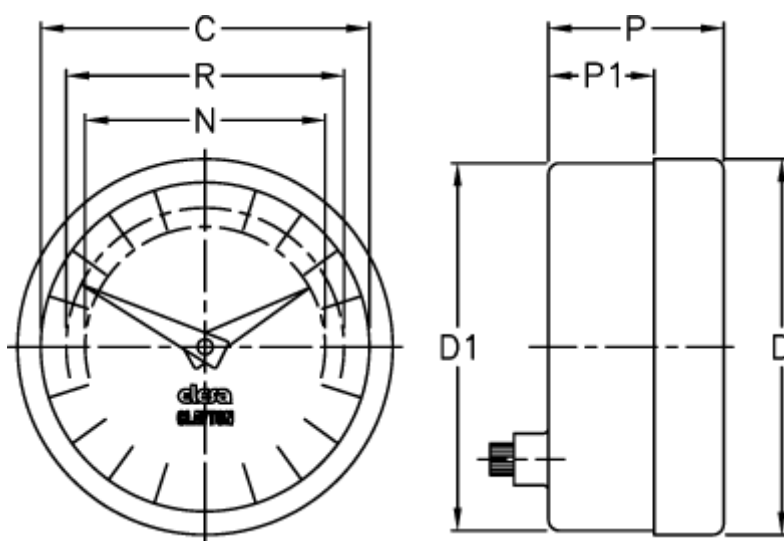

Article number: 2307074022

Description: E+G Positive drive indicator  
PA11-0010-S

## Measures

C = 42  
D = 49.8  
d1 = 48.2  
N = 30  
P = 30  
P1 = 23  
R = 37